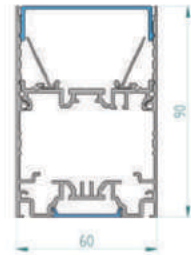

ALU PROFILE KOMBI-HCL	4.7m
INSERT PROFILE	
REFLECTOR PROFILE WHITE	
OPAL COVER	
CLEAR COVER	
CLEAR NARROW COVER	
ALU END CAP + SCREWS	
ALU END CAP WITHOUT SCREWS	
MOUNTING FOR SUSPENDED LINK	
SUSPEDED LINK «Y» WITH LINK 2m	
STEEL CLIP FOR FIXING MODULES