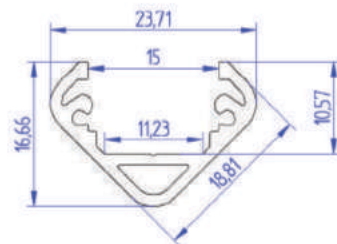

CDV19 - 24X19 MM

ALU PROFILE CDV19	1,2,3,4,6m *available lengths
OPAL COVER	
FROSTED COVER	
2x FULL ALU END CAP + SCREWS	
2x PLASTIC MOUNTING BRACKET + SCREWS	

LED PROFILE					
CDV19					
Weight [g]	239	478	717	956	1434
Length [mm]	1000	2000	3000	4000	6000
Width [mm]	23,71				
Height [mm]	16,66				
Material	Aluminum				
Finish	Anodised