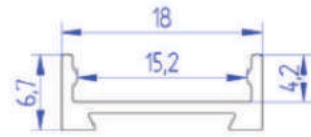

CD07 - 18X7 MM

ALU PROFILE CD07 anod.	1,2,3,4,6m *available lengths
OPAL COVER	
2x FULL PLASTIC END CAP	
2x PLASTIC MOUNTING BRACKET + SCREWS	

LED PROFILE					
CD07					
Weight [g]	95	190	285	380	570
Length [mm]	1000	2000	3000	4000	5000
Width [mm]	18,0				
Height [mm]	6,7				
Material	Aluminum				
Finish	Anodised