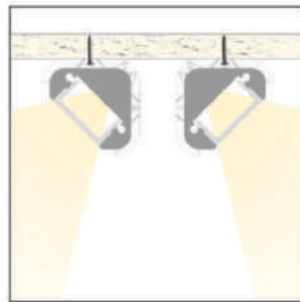

ALU PROFILE CDV19	1,2,3,4,6m *available lengths
OPAL COVER	
FROSTED COVER	
2x FULL ALU END CAP + SCREWS	
2x PLASTIC MOUNTING BRACKET + SCREWS	

LED PROFILE					
BDV					
Weight [g]	400	800	1200	1600	2400
Length [mm]	1000	2000	3000	4000	6000
Width [mm]	23,71				
Height [mm]	16,66				
Material	Aluminum				
Finish	Anodised