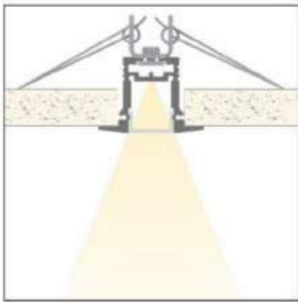

ALU PROFILE BDT	1,2,3,4,6m *available lengths
OPAL COVER	
FROSTED COVER	
1x FULL ALU END CAP + SCREWS	
MOUNTING BRACKET WITH SPRING	
2x METAL MOUNTING BRACKET	
2x METAL MOUNTING BRACKET HRF	

LED PROFILE					
BDT					
Weight [g]	280	560	840	1120	1680
Length [mm]	1000	2000	3000	4000	6000
Width [mm]	35.0 / 18.4				
Height [mm]	25.0				
Material	Aluminum				
Finish	Anodised