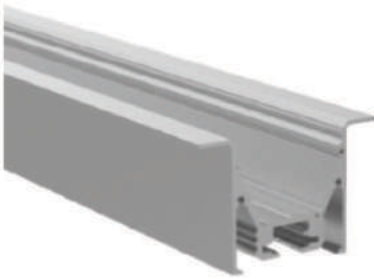

ALU PROFILE CDT3030	1,2,3,4,6m *available lengths
OPAL COVER	
2x FULL PLASTIC END CAP + SCREWS	
2x FULL ALU END CAP + SCREWS	
MOUNTING BRACKET WITH SPRING	
2x METAL MOUNTING BRACKET HRF	

LED PROFILE					
CDT3030					
Weight [g]	559	1118	1677	2236	3354
Length [mm]	1000	2000	3000	4000	6000
Width [mm]	46.0 / 30.0				
Height [mm]	30				
Material	Aluminum				
Finish	Anodised