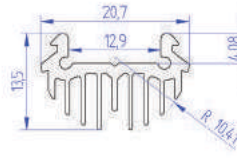

HORTICULTURE SOLUTION

ALU PROFILE HERBA21	1,2,3,4,6m *available lengths
OPAL COVER	
CLEAR COVER	
2x FULL PLASTIC END CAP	
2x METAL MOUNTING BRACKET	

LED PROFILE					
HERBA21					
Weight [g]	223	446	669	892	1338
Length [mm]	1000	2000	3000	4000	6000
Width [mm]	20,7				
Height [mm]	13,5				
Material	Aluminum				
Finish	Anodised