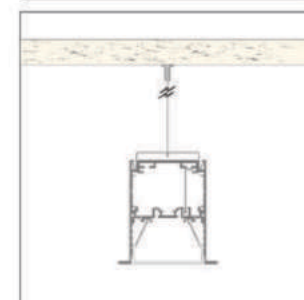

LED PROFILE

KOMBI T	KOMBI T PROFILE	INSERT PROFILE	KOMBI REFLECTOR
Weight [g]	6721	2632	329
Length [mm]		4700	
Width [mm]	78 / 60	57,3	11,9
Height [mm]	80	13,1	224
Material		Aluminum	
Finish		Anodised