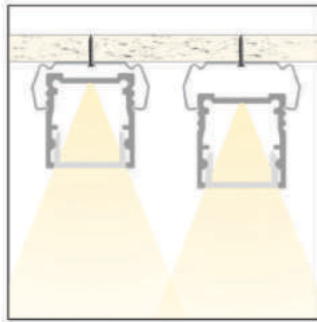

CD20 - 18X20 MM

ALU PROFILE CD20	1,2,3,4,6m *available lengths
OPAL COVER	
FROSTED COVER	
2x FULL PLASTIC END CAP + SCREWS	
2x FULL ALU END CAP + SCREWS	
2x METAL MOUNTING BRACKET	
2x METAL MOUNTING BRACKET HRF	

LED PROFILE					
CD20					
Weight [g]	216	432	648	864	1296
Length [mm]	1000	2000	3000	4000	6000
Width [mm]	18,4				
Height [mm]	19,7				
Material	Aluminum				
Finish	Anodised