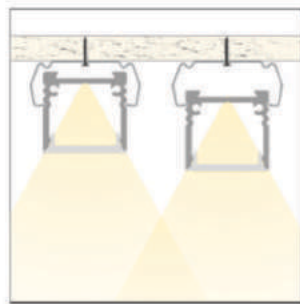

ALU PROFILE CD18	1,2,3,4,6m *available lengths
OPAL COVER	
FROSTED COVER	
CLEAR COVER	
2x FULL PLASTIC END CAP + SCREWS	
2x PLASTIC MOUNTING BRACKET + SCREWS	
2x METAL MOUNTING BRACKET	
2x MOUNTING BRACKET HRF	

LED PROFILE					
CD18					
Weight [g]	187	374	561	748	1122
Length [mm]	1000	2000	3000	4000	6000
Width [mm]	18,4				
Height [mm]	17,4				
Material	Aluminium				
Finish	Anodised