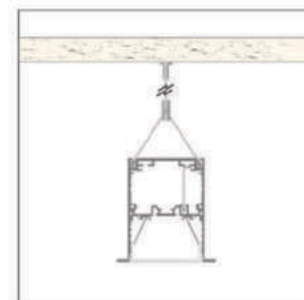

LED PROFILE

KOMBI T	KOMBI T PROFILE	INSERT PROFILE	KOMBI REFLECTOR
Weight [g]	6721	2632	329
Length [mm]		4700	
Width [mm]	78 / 60	57,3	11,9
Height [mm]	80	13,1	224
Material		Aluminum	
Finish		Anodised