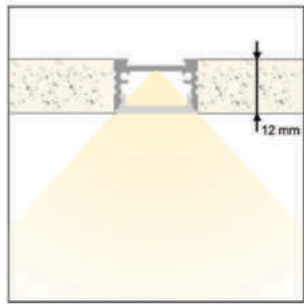

ALU PROFILE CD12	1,2,3,4,6m *available lengths
OPAL COVER	
FROSTED COVER	
CLEAR COVER	
2x FULL PLASTIC END CAP + SCREWS	
2x PLASTIC MOUNTING BRACKET + SCREWS	
2x METAL MOUNTING BRACKET	
2x MOUNTING BRACKET HRF	

LED PROFILE					
CD12					
Weight [g]	148	296	444	592	888
Length [mm]	1000	2000	3000	4000	6000
Width [mm]	18,4				
Height [mm]	11,4				
Material	Aluminum				
Finish	Anodised