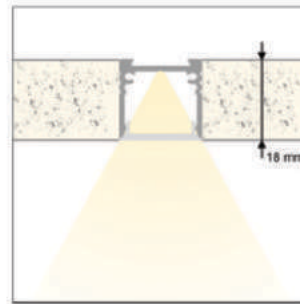

ALU PROFILE CD18	1,2,3,4,6m *available lengths
OPAL COVER	
FROSTED COVER	
CLEAR COVER	
2x FULL PLASTIC END CAP + SCREWS	
2x PLASTIC MOUNTING BRACKET + SCREWS	
2x METAL MOUNTING BRACKET	
2x MOUNTING BRACKET HRF	

LED PROFILE					
CD18					
Weight [g]	187	374	561	748	1122
Length [mm]	1000	2000	3000	4000	6000
Width [mm]	18,4				
Height [mm]	17,4				
Material	Aluminium				
Finish	Anodised