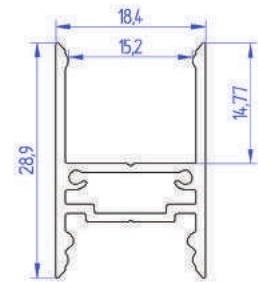

CDH30 - 18X30 MM ECO EDGE

NEW

LALU PROFILE CDH	1,2,3,4,6m *available lengths
OPAL COVER	
FROSTED COVER	
CLEAR COVER	
2x FULL ALU END CAP + SCREWS	
2x 5cm ALU MOUNTING PROFILE	

LED PROFILE					
CDH30					
Weight [g]	311	622	933	1244	1866
Length [mm]	1000	2000	3000	4000	6000
Width [mm]	18,4				
Height [mm]	28,9				
Material	Aluminum				
Finish	Anodised