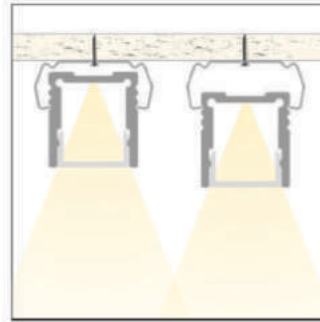

ALU PROFILE BD20	1,2,3,4,6m *available lengths
OPAL COVER	
FROSTED COVER	
2x FULL PLASTIC END CAP + SCREWS	
2x FULL ALU END CAP + SCREWS	
2x METAL MOUNTING BRACKET	
2x METAL MOUNTING BRACKET HRF	

LED PROFILE					
BD20					
Weight [g]	280	560	840	1120	1680
Length [mm]	1000	2000	3000	4000	6000
Width [mm]	18,4				
Height [mm]	19,7				
Material	Aluminum				
Finish	Anodised