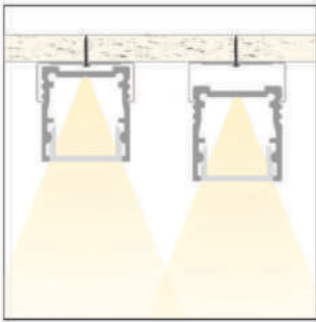

CD20 - 18X20 MM

ALU PROFILE CD20	1,2,3,4,6m *available lengths
OPAL COVER	
FROSTED COVER	
2x FULL PLASTIC END CAP + SCREWS	
2x FULL ALU END CAP + SCREWS	
2x METAL MOUNTING BRACKET	
2x METAL MOUNTING BRACKET HRF	

LED PROFILE					
CD20					
Weight [g]	216	432	648	864	1296
Length [mm]	1000	2000	3000	4000	6000
Width [mm]	18,4				
Height [mm]	19,7				
Material	Aluminum				
Finish	Anodised