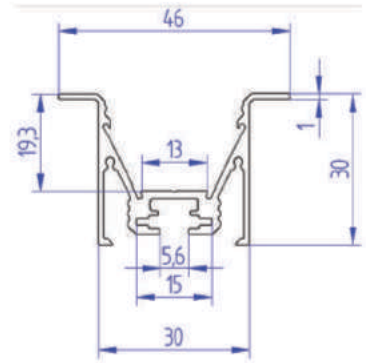

| LED PROFILE | | | | | |
|-------------|-------------|------|------|------|------|
| BDT | | | | | |
| Weight [g] | 280 | 560 | 840 | 1120 | 1680 |
| Length [mm] | 1000 | 2000 | 3000 | 4000 | 6000 |
| Width [mm] | 35.0 / 18.4 | | | | |
| Height [mm] | 25.0 | | | | |
| Material | Aluminum | | | | |
| Finish | Anodised | | | | |

| LED PROFILE | | | | | |
|-------------|----------|------|------|------|------|
| BDV | | | | | |
| Weight [g] | 400 | 800 | 1200 | 1600 | 2400 |
| Length [mm] | 1000 | 2000 | 3000 | 4000 | 6000 |
| Width [mm] | 23,71 | | | | |
| Height [mm] | 16,66 | | | | |
| Material | Aluminum | | | | |
| Finish | Anodised | | | | |

CD3030 - 30X30 MM ECO EDGE

NEW

| | |
|---|----------------------------------|
| ALU PROFILE CD3030 | 1,2,3,4,6m *available lengths |
| OPAL COVER | |
| 2x FULL PLASTIC END CAP + SCREWS | |
| 2x FULL ALU END CAP + SCREWS | |
| 2x METAL MOUNTING BRACKET HRF | |

| LED PROFILE | | | | | |
|--------------------|----------|------|------|------|------|
| CD3030 | | | | | |
| Weight [g] | 514 | 1028 | 1542 | 2056 | 3084 |
| Length [mm] | 1000 | 2000 | 3000 | 4000 | 6000 |
| Width [mm] | 30,0 | | | | |
| Height [mm] | 29,4 | | | | |
| Material | Aluminum | | | | |
| Finish | Anodised | | | | |