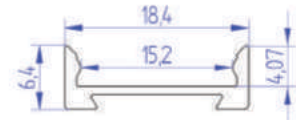

ALU PROFILE CD07E	1,2,3,4,6m *available lengths
OPAL COVER	
FROSTED COVER	
CLEAR COVER	
2x FULL PLASTIC END CAP	
2x METAL MOUNTING BRACKET	
2x PLASTIC MOUNTING BRACKET + SCREWS	

LED PROFILE					
CD07E					
Weight [g]	95	190	295	380	570
Length [mm]	1000	2000	3000	4000	6000
Width [mm]				18,4	
Height [mm]				5,4	
Material				Aluminum	
Finish				Anodised