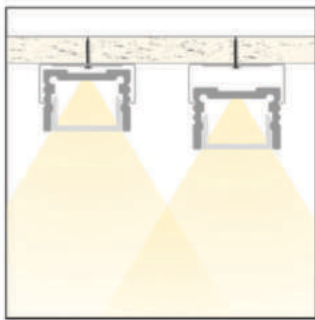

ALU PROFILE CD13	1,2,3,4,6m *available lengths
OPAL COVER	
FROSTED COVER	
2x FULL PLASTIC END CAP + SCREWS	
2x FULL ALU END CAP + SCREWS	
2x METAL MOUNTING BRACKET	
2x METAL MOUNTING BRACKET HRF	

LED PROFILE					
BD13					
Weight [g]	190	380	570	760	1140
Length [mm]	1000	2000	3000	4000	6000
Width [mm]	18,4				
Height [mm]	13,0				
Material	Aluminum				
Finish	Anodised