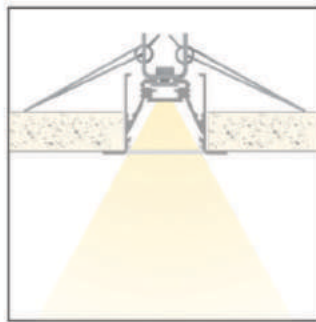

ALU PROFILE CDT3030	1,2,3,4,6m *available lengths
OPAL COVER	
2x FULL PLASTIC END CAP + SCREWS	
2x FULL ALU END CAP + SCREWS	
MOUNTING BRACKET WITH SPRING	
2x METAL MOUNTING BRACKET HRF	

LED PROFILE					
CDT3030					
Weight [g]	559	1118	1677	2236	3354
Length [mm]	1000	2000	3000	4000	6000
Width [mm]	46.0 / 30.0				
Height [mm]	30				
Material	Aluminum				
Finish	Anodised