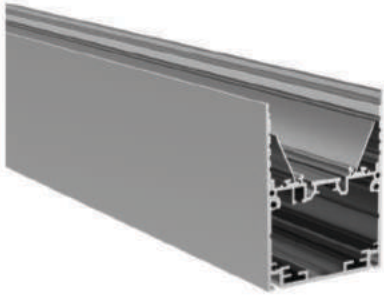

ALU PROFILE KOMBI	4.7m
INSERT PROFILE	
REFLECTOR PROFILE WHITE	
OPAL COVER	
CLEAR COVER	
ALU END CAP + SCREWS	
ALU END CAP WITHOUT SCREWS	
MOUNTING FOR SUSPENDED LINK	
SUSPEDED LINK "Y" WITH LINK 2m	
STEEL CLIP FOR FIXING MODULES	

LED PROFILE			
KOMBI	KOMBI PROFILE	INSERT PROFILE	KOMBI REFLECTOR
Weight [g]	6251	2632	329
Length [mm]		4700	
Width [mm]	60	57,3	11,9
Height [mm]	80	13,1	224
Material		Aluminum	
Finish		Anodised