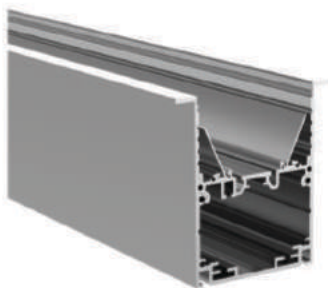

ALU PROFILE KOMBI-T	4.7m
INSERT PROFILE	
REFLECTOR PROFILE WHITE	
OPAL COVER	
CLEAR COVER	
ALU END CAP + SCREWS	
MOUNTING BRACKET FOR KOMBI T	
SUPPORT TO MOUNTING BRACKET ROTATE TO RECESSE	
MOUNTING FOR SUSPENDED LINK	
SUSPEDED LINK "Y" WITH LINK 2m	
STEEL CLIP FOR FIXING MODULES