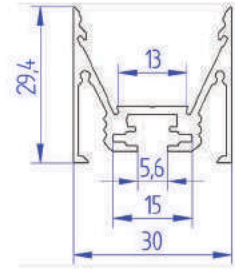

CD3030 - 30X30 MM ECO EDGE

NEW

ALU PROFILE CD3030	1,2,3,4,6m *available lengths
OPAL COVER	
2x FULL PLASTIC END CAP + SCREWS	
2x FULL ALU END CAP + SCREWS	
2x METAL MOUNTING BRACKET HRF	

LED PROFILE					
CD3030					
Weight [g]	514	1028	1542	2056	3084
Length [mm]	1000	2000	3000	4000	6000
Width [mm]	30,0				
Height [mm]	29,4				
Material	Aluminum				
Finish	Anodised