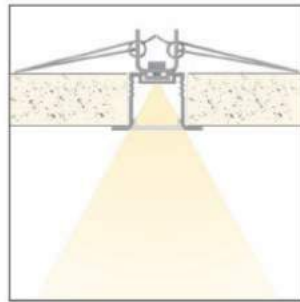

ALU PROFILE CDT18	1,2,3,4,6m *available lengths
OPAL COVER	
FROSTED COVER	
CLEAR COVER	
1x FULL ALU END CAP + SCREWS	
MOUNTING BRACKET WITH SPRING	
2x METAL MOUNTING BRACKET	
2x METAL MOUNTING BRACKET HRF	

LED PROFILE					
CDT18	1000	2000	3000	4000	6000
Weight [g]	148	296	444	592	888
Length [mm]	1000	2000	3000	4000	6000
Width [mm]	30,4 / 18,4				
Height [mm]	19,2				
Material	Aluminum				
Finish	Anodised