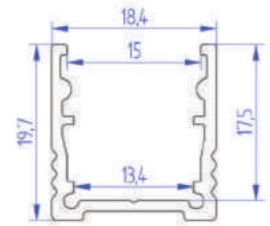

CD20 - 18X20 MM

ALU PROFILE CD20	1,2,3,4,6m *available lengths
OPAL COVER	
FROSTED COVER	
2x FULL PLASTIC END CAP + SCREWS	
2x FULL ALU END CAP + SCREWS	
2x METAL MOUNTING BRACKET	
2x METAL MOUNTING BRACKET HRF	

LED PROFILE					
CD20					
Weight [g]	216	432	648	864	1296
Length [mm]	1000	2000	3000	4000	6000
Width [mm]	18,4				
Height [mm]	19,7				
Material	Aluminum				
Finish	Anodised