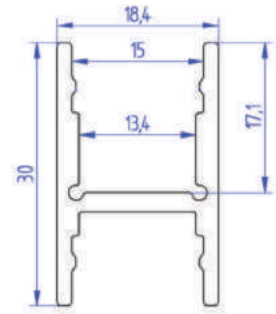

ALU PROFILE BDH	1,2,3,4,6m *available lengths
OPAL COVER	
FROSTED COVER	
2x FULL ALU END CAP + SCREWS	
2x 5cm ALU MOUNTING PROFILE	

LED PROFILE					
BDH					
Weight [g]	412	824	1236	1648	2472
Length [mm]	1000	2000	3000	4000	5000
Width [mm]	18,4				
Height [mm]	30,0				
Material	Aluminum				
Finish	Anodised