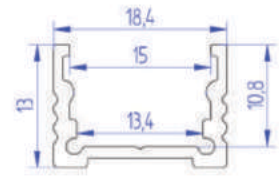

CD13 - 18X13 MM

ALU PROFILE CD13	1,2,3,4,6m *available lengths
OPAL COVER	
FROSTED COVER	
2x FULL PLASTIC END CAP + SCREWS	
2x FULL ALU END CAP + SCREWS	
2x METAL MOUNTING BRACKET	
2x METAL MOUNTING BRACKET HRF	

LED PROFILE					
CD13					
Weight [g]	164	328	492	656	948
Length [mm]	1000	2000	3000	4000	6000
Width [mm]	18,4				
Height [mm]	13,0				
Material	Aluminum				
Finish	Anodised