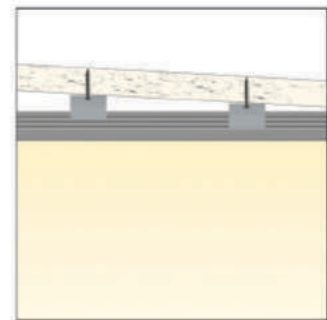

ALU PROFILE CD13	1,2,3,4,6m *available lengths
OPAL COVER	
FROSTED COVER	
2x FULL PLASTIC END CAP + SCREWS	
2x FULL ALU END CAP + SCREWS	
2x METAL MOUNTING BRACKET	
2x METAL MOUNTING BRACKET HRF	

LED PROFILE					
BD13					
Weight [g]	190	380	570	760	1140
Length [mm]	1000	2000	3000	4000	6000
Width [mm]	18,4				
Height [mm]	13,0				
Material	Aluminum				
Finish	Anodised