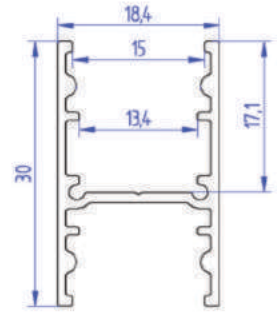

CDH - 18X30 MM

ALU PROFILE CDH	1,2,3,4,6m *available lengths
OPAL COVER	
FROSTED COVER	
2x FULL ALU END CAP + SCREWS	
2x 5cm ALU MOUNTING PROFILE	

LED PROFILE					
CDH					
Weight [g]	276	552	828	1104	1656
Length [mm]	1000	2000	3000	4000	5000
Width [mm]	18,4				
Height [mm]	30,0				
Material	Aluminum				
Finish	Anodised