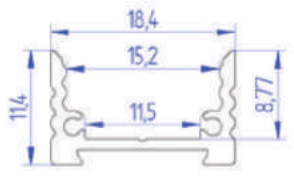

ALU PROFILE CD12	1,2,3,4,6m *available lengths
OPAL COVER	
FROSTED COVER	
CLEAR COVER	
2x FULL PLASTIC END CAP + SCREWS	
2x PLASTIC MOUNTING BRACKET + SCREWS	
2x METAL MOUNTING BRACKET	
2x MOUNTING BRACKET HRF	

LED PROFILE					
CD12					
Weight [g]	148	296	444	592	888
Length [mm]	1000	2000	3000	4000	6000
Width [mm]	18,4				
Height [mm]	11,4				
Material	Aluminum				
Finish	Anodised