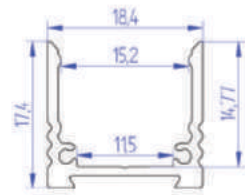

ALU PROFILE CD18	1,2,3,4,6m *available lengths
OPAL COVER	
FROSTED COVER	
CLEAR COVER	
2x FULL PLASTIC END CAP + SCREWS	
2x PLASTIC MOUNTING BRACKET + SCREWS	
2x METAL MOUNTING BRACKET	
2x MOUNTING BRACKET HRF	

LED PROFILE					
CD18					
Weight [g]	187	374	561	748	1122
Length [mm]	1000	2000	3000	4000	6000
Width [mm]	18,4				
Height [mm]	17,4				
Material	Aluminium				
Finish	Anodised