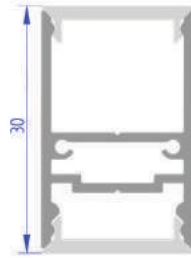

LALU PROFILE CDH	1,2,3,4,6m *available lengths
OPAL COVER	
FROSTED COVER	
CLEAR COVER	
2x FULL ALU END CAP + SCREWS	
2x 5cm ALU MOUNTING PROFILE	

LED PROFILE					
CDH30					
Weight [g]	311	622	933	1244	1866
Length [mm]	1000	2000	3000	4000	6000
Width [mm]	18,4				
Height [mm]	28,9				
Material	Aluminum				
Finish	Anodised