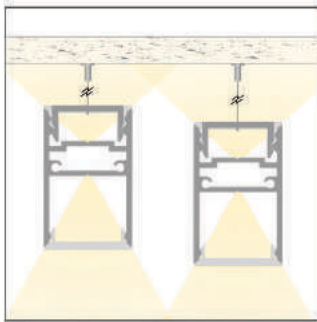

CDH30 - 18X30 MM ECO EDGE

NEW

LALU PROFILE CDH	1,2,3,4,6m *available lengths
OPAL COVER	
FROSTED COVER	
CLEAR COVER	
2x FULL ALU END CAP + SCREWS	
2x 5cm ALU MOUNTING PROFILE	

LED PROFILE					
CDH30					
Weight [g]	311	622	933	1244	1866
Length [mm]	1000	2000	3000	4000	6000
Width [mm]	18,4				
Height [mm]	28,9				
Material	Aluminum				
Finish	Anodised