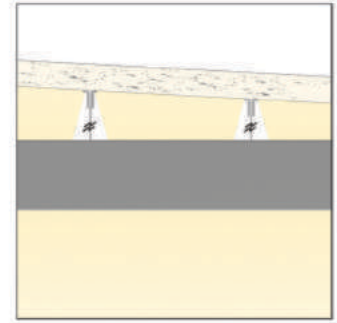

CDH - 18X30 MM

ALU PROFILE CDH	1,2,3,4,6m *available lengths
OPAL COVER	
FROSTED COVER	
2x FULL ALU END CAP + SCREWS	
2x 5cm ALU MOUNTING PROFILE	

LED PROFILE					
CDH					
Weight [g]	276	552	828	1104	1656
Length [mm]	1000	2000	3000	4000	5000
Width [mm]	18,4				
Height [mm]	30,0				
Material	Aluminum				
Finish	Anodised