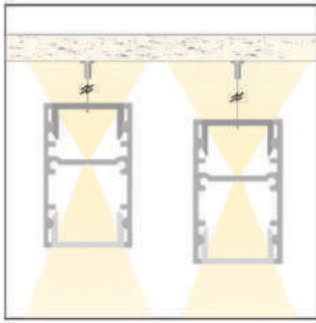

CDH - 18X30 MM

ALU PROFILE CDH	1,2,3,4,6m *available lengths
OPAL COVER	
FROSTED COVER	
2x FULL ALU END CAP + SCREWS	
2x 5cm ALU MOUNTING PROFILE	

LED PROFILE					
CDH					
Weight [g]	276	552	828	1104	1656
Length [mm]	1000	2000	3000	4000	5000
Width [mm]	18,4				
Height [mm]	30,0				
Material	Aluminum				
Finish	Anodised