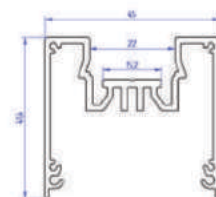

COMPATIBLE WITH LEDIL FLORENCE OPTIC

ALU PROFILE SFERA	4.7 m
HOLDER PROFILE	
ALU FULL END CAP + SCREWS	
STEEL CLIP FOR FIXING MODULES	

SFERA	LED PROFILE	
	SFERA PROFILE	SFERA HOLDER
Weight [g]	3901	2068
Length [mm]		4700
Width [mm]		45
Height [mm]	41,4	15,5
Material		Aluminum
Finish		Anodised