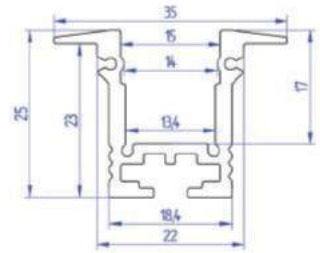

ALU PROFILE BDT	1,2,3,4,6m *available lengths
OPAL COVER	
FROSTED COVER	
1x FULL ALU END CAP + SCREWS	
MOUNTING BRACKET WITH SPRING	
2x METAL MOUNTING BRACKET	
2x METAL MOUNTING BRACKET HRF	

LED PROFILE					
BDT					
Weight [g]	280	560	840	1120	1680
Length [mm]	1000	2000	3000	4000	6000
Width [mm]	35.0 / 18.4				
Height [mm]	25.0				
Material	Aluminum				
Finish	Anodised