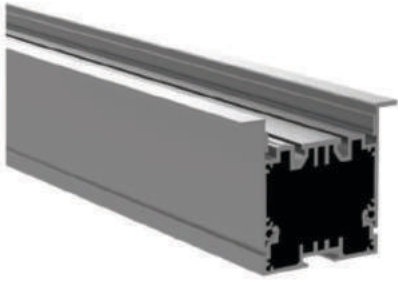

SFERA-T - 60X41 MM

**COMPATIBLE WITH LEDIL
LINNER OPTIC**

ALU PROFILE SFERA	4.7 m
HOLDER PROFILE	
ALU FULL END CAP + SCREWS	
STEEL CLIP FOR FIXING MODULES	

	LED PROFILE	
	SFERA T PROFILE	SFERA HOLDER
Weight [g]	3948	2068
Length [mm]		4700
Width [mm]	60 / 45	45
Height [mm]	41,4	15,5
Material	Aluminum	
Finish	Anodised