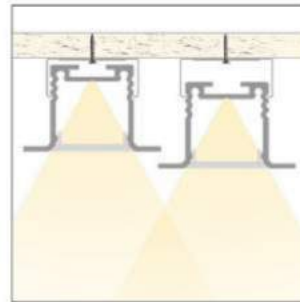

ALU PROFILE CDT18	1,2,3,4,6m *available lengths
OPAL COVER	
FROSTED COVER	
CLEAR COVER	
1x FULL ALU END CAP + SCREWS	
MOUNTING BRACKET WITH SPRING	
2x METAL MOUNTING BRACKET	
2x METAL MOUNTING BRACKET HRF	

LED PROFILE					
CDT18	1000	2000	3000	4000	6000
Weight [g]	148	296	444	592	888
Length [mm]	1000	2000	3000	4000	6000
Width [mm]	30,4 / 18,4				
Height [mm]	19,2				
Material	Aluminum				
Finish	Anodised