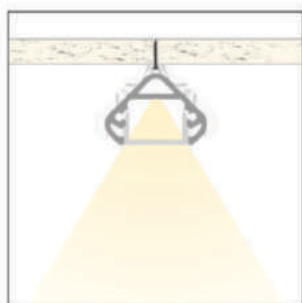

CDV19 - 24X19 MM

ALU PROFILE CDV19	1,2,3,4,6m *available lengths
OPAL COVER	
FROSTED COVER	
2x FULL ALU END CAP + SCREWS	
2x PLASTIC MOUNTING BRACKET + SCREWS	

LED PROFILE					
CDV19					
Weight [g]	239	478	717	956	1434
Length [mm]	1000	2000	3000	4000	6000
Width [mm]	23,71				
Height [mm]	16,66				
Material	Aluminum				
Finish	Anodised