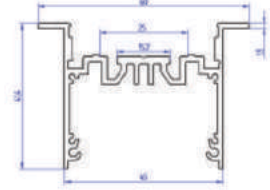

SFERA-T - 60X41 MM

**COMPATIBLE WITH LEDIL
LINNER OPTIC**

ALU PROFILE SFERA	4.7 m
HOLDER PROFILE	
ALU FULL END CAP + SCREWS	
STEEL CLIP FOR FIXING MODULES	

	LED PROFILE	
	SFERA T PROFILE	SFERA HOLDER
Weight [g]	3948	2068
Length [mm]		4700
Width [mm]	60 / 45	45
Height [mm]	41,4	15,5
Material	Aluminum	
Finish	Anodised