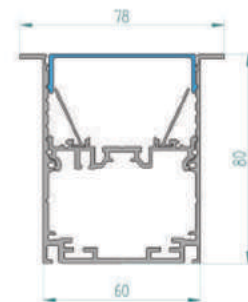

ALU PROFILE KOMBI-T	4.7m
INSERT PROFILE	
REFLECTOR PROFILE WHITE	
OPAL COVER	
CLEAR COVER	
ALU END CAP + SCREWS	
MOUNTING BRACKET FOR KOMBI T	
SUPPORT TO MOUNTING BRACKET ROTATE TO RECESSE	
MOUNTING FOR SUSPENDED LINK	
SUSPEDED LINK "Y" WITH LINK 2m	
STEEL CLIP FOR FIXING MODULES