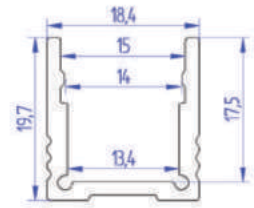

ALU PROFILE BD20	1,2,3,4,6m *available lengths
OPAL COVER	
FROSTED COVER	
2x FULL PLASTIC END CAP + SCREWS	
2x FULL ALU END CAP + SCREWS	
2x METAL MOUNTING BRACKET	
2x METAL MOUNTING BRACKET HRF	

LED PROFILE					
BD20					
Weight [g]	280	560	840	1120	1680
Length [mm]	1000	2000	3000	4000	6000
Width [mm]	18,4				
Height [mm]	19,7				
Material	Aluminum				
Finish	Anodised