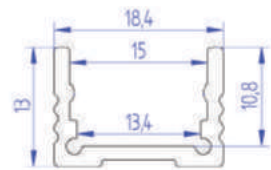

ALU PROFILE CD13	1,2,3,4,6m *available lengths
OPAL COVER	
FROSTED COVER	
2x FULL PLASTIC END CAP + SCREWS	
2x FULL ALU END CAP + SCREWS	
2x METAL MOUNTING BRACKET	
2x METAL MOUNTING BRACKET HRF	

LED PROFILE					
BD13					
Weight [g]	190	380	570	760	1140
Length [mm]	1000	2000	3000	4000	6000
Width [mm]	18,4				
Height [mm]	13,0				
Material	Aluminum				
Finish	Anodised