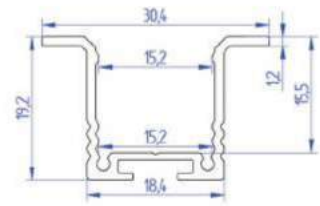

ALU PROFILE CDT18	1,2,3,4,6m *available lengths
OPAL COVER	
FROSTED COVER	
CLEAR COVER	
1x FULL ALU END CAP + SCREWS	
MOUNTING BRACKET WITH SPRING	
2x METAL MOUNTING BRACKET	
2x METAL MOUNTING BRACKET HRF	

LED PROFILE					
CDT18	1000	2000	3000	4000	6000
Weight [g]	148	296	444	592	888
Length [mm]	1000	2000	3000	4000	6000
Width [mm]	30,4 / 18,4				
Height [mm]	19,2				
Material	Aluminum				
Finish	Anodised