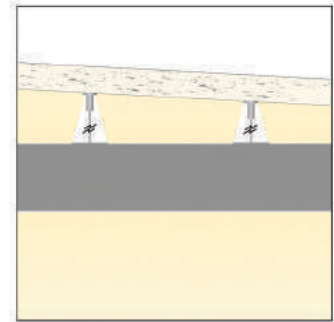

CDH30 - 18X30 MM ECO EDGE

NEW

LALU PROFILE CDH	1,2,3,4,6m *available lengths
OPAL COVER	
FROSTED COVER	
CLEAR COVER	
2x FULL ALU END CAP + SCREWS	
2x 5cm ALU MOUNTING PROFILE	

LED PROFILE					
CDH30					
Weight [g]	311	622	933	1244	1866
Length [mm]	1000	2000	3000	4000	6000
Width [mm]	18,4				
Height [mm]	28,9				
Material	Aluminum				
Finish	Anodised