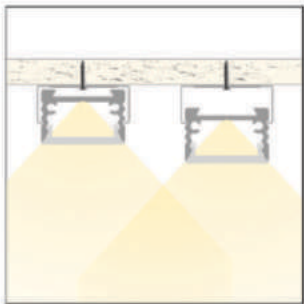

ALU PROFILE CD12	1,2,3,4,6m *available lengths
OPAL COVER	
FROSTED COVER	
CLEAR COVER	
2x FULL PLASTIC END CAP + SCREWS	
2x PLASTIC MOUNTING BRACKET + SCREWS	
2x METAL MOUNTING BRACKET	
2x MOUNTING BRACKET HRF	

LED PROFILE					
CD12					
Weight [g]	148	296	444	592	888
Length [mm]	1000	2000	3000	4000	6000
Width [mm]	18,4				
Height [mm]	11,4				
Material	Aluminum				
Finish	Anodised