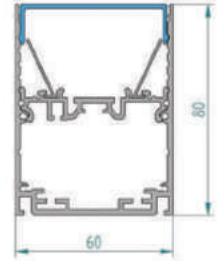

ALU PROFILE KOMBI	4.7m
INSERT PROFILE	
REFLECTOR PROFILE WHITE	
OPAL COVER	
CLEAR COVER	
ALU END CAP + SCREWS	
ALU END CAP WITHOUT SCREWS	
MOUNTING FOR SUSPENDED LINK	
SUSPEDED LINK "Y" WITH LINK 2m	
STEEL CLIP FOR FIXING MODULES	

LED PROFILE			
KOMBI	KOMBI PROFILE	INSERT PROFILE	KOMBI REFLECTOR
Weight [g]	6251	2632	329
Length [mm]		4700	
Width [mm]	60	57,3	11,9
Height [mm]	80	13,1	224
Material		Aluminum	
Finish		Anodised