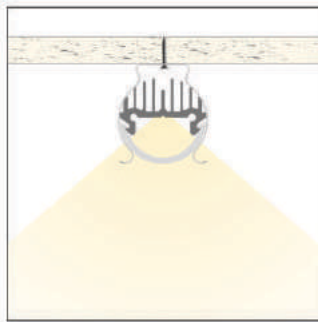

HORTICULTURE SOLUTION

ALU PROFILE HERBA21	1,2,3,4,6m *available lengths
OPAL COVER	
CLEAR COVER	
2x FULL PLASTIC END CAP	
2x METAL MOUNTING BRACKET	

LED PROFILE					
HERBA21					
Weight [g]	223	446	669	892	1338
Length [mm]	1000	2000	3000	4000	6000
Width [mm]	20,7				
Height [mm]	13,5				
Material	Aluminum				
Finish	Anodised