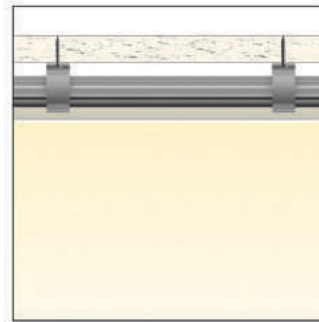

HORTICULTURE SOLUTION

ALU PROFILE HERBA21	1,2,3,4,6m *available lengths
OPAL COVER	
CLEAR COVER	
2x FULL PLASTIC END CAP	
2x METAL MOUNTING BRACKET	

LED PROFILE					
HERBA21					
Weight [g]	223	446	669	892	1338
Length [mm]	1000	2000	3000	4000	6000
Width [mm]	20,7				
Height [mm]	13,5				
Material	Aluminum				
Finish	Anodised