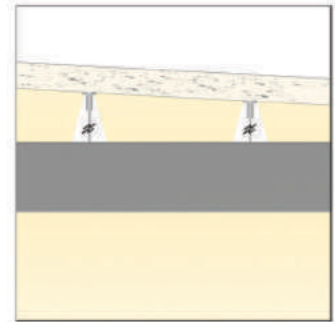

ALU PROFILE BDH	1,2,3,4,6m *available lengths
OPAL COVER	
FROSTED COVER	
2x FULL ALU END CAP + SCREWS	
2x 5cm ALU MOUNTING PROFILE	

LED PROFILE					
BDH					
Weight [g]	412	824	1236	1648	2472
Length [mm]	1000	2000	3000	4000	5000
Width [mm]	18,4				
Height [mm]	30,0				
Material	Aluminum				
Finish	Anodised