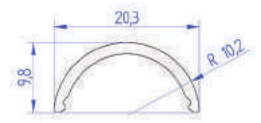

HORTICULTURE SOLUTION

ALU PROFILE HERBA21	1,2,3,4,6m *available lengths
OPAL COVER	
CLEAR COVER	
2x FULL PLASTIC END CAP	
2x METAL MOUNTING BRACKET	

LED PROFILE					
HERBA21					
Weight [g]	223	446	669	892	1338
Length [mm]	1000	2000	3000	4000	6000
Width [mm]	20,7				
Height [mm]	13,5				
Material	Aluminum				
Finish	Anodised