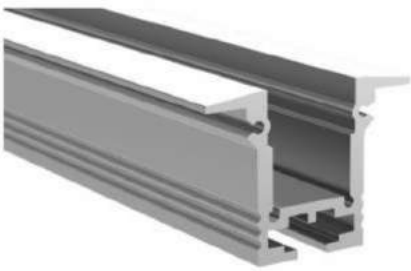

ALU PROFILE BDT	1,2,3,4,6m *available lengths
OPAL COVER	
FROSTED COVER	
1x FULL ALU END CAP + SCREWS	
MOUNTING BRACKET WITH SPRING	
2x METAL MOUNTING BRACKET	
2x METAL MOUNTING BRACKET HRF	

LED PROFILE					
BDT					
Weight [g]	280	560	840	1120	1680
Length [mm]	1000	2000	3000	4000	6000
Width [mm]	35.0 / 18.4				
Height [mm]	25.0				
Material	Aluminum				
Finish	Anodised