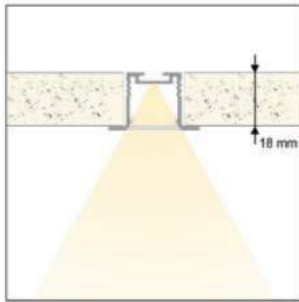

ALU PROFILE CDT18	1,2,3,4,6m *available lengths
OPAL COVER	
FROSTED COVER	
CLEAR COVER	
1x FULL ALU END CAP + SCREWS	
MOUNTING BRACKET WITH SPRING	
2x METAL MOUNTING BRACKET	
2x METAL MOUNTING BRACKET HRF	

LED PROFILE					
CDT18	1000	2000	3000	4000	6000
Weight [g]	148	296	444	592	888
Length [mm]	1000	2000	3000	4000	6000
Width [mm]	30,4 / 18,4				
Height [mm]	19,2				
Material	Aluminum				
Finish	Anodised