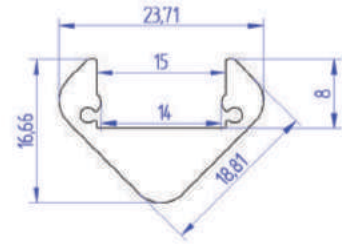

ALU PROFILE CDV19	1,2,3,4,6m *available lengths
OPAL COVER	
FROSTED COVER	
2x FULL ALU END CAP + SCREWS	
2x PLASTIC MOUNTING BRACKET + SCREWS	

LED PROFILE					
BDV					
Weight [g]	400	800	1200	1600	2400
Length [mm]	1000	2000	3000	4000	6000
Width [mm]	23,71				
Height [mm]	16,66				
Material	Aluminum				
Finish	Anodised