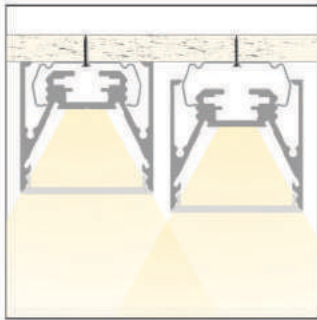

ALU PROFILE CD3030	1,2,3,4,6m *available lengths
OPAL COVER	
2x FULL PLASTIC END CAP + SCREWS	
2x FULL ALU END CAP + SCREWS	
2x METAL MOUNTING BRACKET HRF	

LED PROFILE					
CD3030					
Weight [g]	514	1028	1542	2056	3084
Length [mm]	1000	2000	3000	4000	6000
Width [mm]	30,0				
Height [mm]	29,4				
Material	Aluminum				
Finish	Anodised