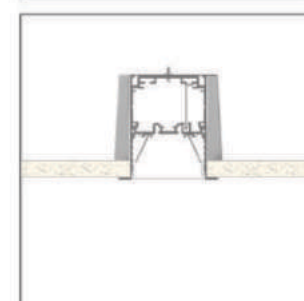

LED PROFILE

KOMBI T	KOMBI T PROFILE	INSERT PROFILE	KOMBI REFLECTOR
Weight [g]	6721	2632	329
Length [mm]		4700	
Width [mm]	78 / 60	57,3	11,9
Height [mm]	80	13,1	224
Material		Aluminum	
Finish		Anodised