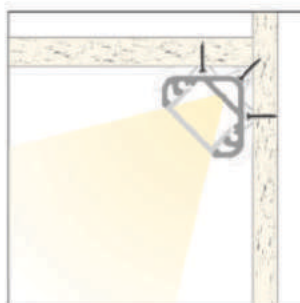

CDV19 - 24X19 MM

ALU PROFILE CDV19	1,2,3,4,6m *available lengths
OPAL COVER	
FROSTED COVER	
2x FULL ALU END CAP + SCREWS	
2x PLASTIC MOUNTING BRACKET + SCREWS	

LED PROFILE					
CDV19					
Weight [g]	239	478	717	956	1434
Length [mm]	1000	2000	3000	4000	6000
Width [mm]	23,71				
Height [mm]	16,66				
Material	Aluminum				
Finish	Anodised