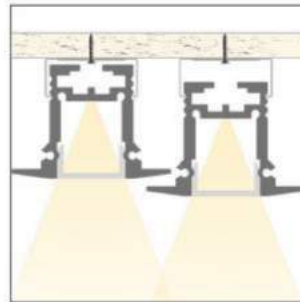

ALU PROFILE BDT	1,2,3,4,6m *available lengths
OPAL COVER	
FROSTED COVER	
1x FULL ALU END CAP + SCREWS	
MOUNTING BRACKET WITH SPRING	
2x METAL MOUNTING BRACKET	
2x METAL MOUNTING BRACKET HRF	

LED PROFILE					
BDT					
Weight [g]	280	560	840	1120	1680
Length [mm]	1000	2000	3000	4000	6000
Width [mm]	35.0 / 18.4				
Height [mm]	25.0				
Material	Aluminum				
Finish	Anodised