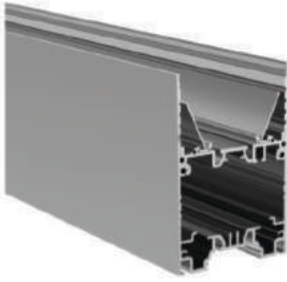

ALU PROFILE KOMBI-HCL	4.7m
INSERT PROFILE	
REFLECTOR PROFILE WHITE	
OPAL COVER	
CLEAR COVER	
CLEAR NARROW COVER	
ALU END CAP + SCREWS	
ALU END CAP WITHOUT SCREWS	
MOUNTING FOR SUSPENDED LINK	
SUSPEDED LINK «Y» WITH LINK 2m	
STEEL CLIP FOR FIXING MODULES