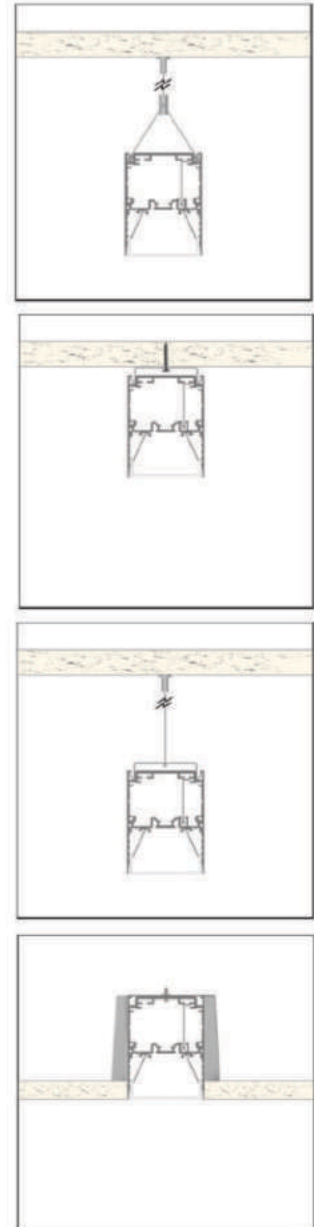

ALU PROFILE KOMBI	4.7m
INSERT PROFILE	
REFLECTOR PROFILE WHITE	
OPAL COVER	
CLEAR COVER	
ALU END CAP + SCREWS	
ALU END CAP WITHOUT SCREWS	
MOUNTING FOR SUSPENDED LINK	
SUSPEDED LINK "Y" WITH LINK 2m	
STEEL CLIP FOR FIXING MODULES