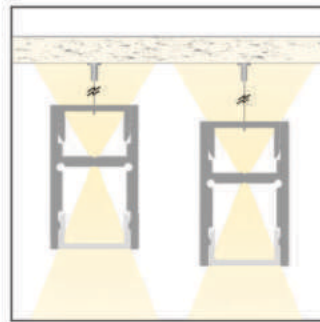

ALU PROFILE BDH	1,2,3,4,6m *available lengths
OPAL COVER	
FROSTED COVER	
2x FULL ALU END CAP + SCREWS	
2x 5cm ALU MOUNTING PROFILE	

LED PROFILE					
BDH					
Weight [g]	412	824	1236	1648	2472
Length [mm]	1000	2000	3000	4000	5000
Width [mm]	18,4				
Height [mm]	30,0				
Material	Aluminum				
Finish	Anodised