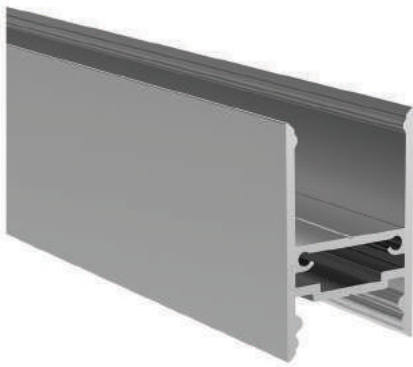

CDH30 - 18X30 MM ECO EDGE

NEW