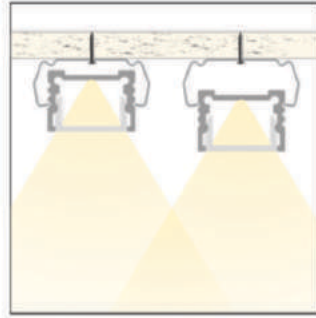

CD13 - 18X13 MM

ALU PROFILE CD13	1,2,3,4,6m *available lengths
OPAL COVER	
FROSTED COVER	
2x FULL PLASTIC END CAP + SCREWS	
2x FULL ALU END CAP + SCREWS	
2x METAL MOUNTING BRACKET	
2x METAL MOUNTING BRACKET HRF	

LED PROFILE					
CD13					
Weight [g]	164	328	492	656	948
Length [mm]	1000	2000	3000	4000	6000
Width [mm]	18,4				
Height [mm]	13,0				
Material	Aluminum				
Finish	Anodised