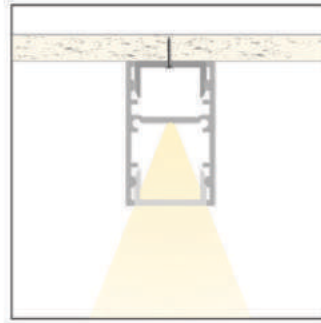

CDH - 18X30 MM

ALU PROFILE CDH	1,2,3,4,6m *available lengths
OPAL COVER	
FROSTED COVER	
2x FULL ALU END CAP + SCREWS	
2x 5cm ALU MOUNTING PROFILE	

LED PROFILE					
CDH					
Weight [g]	276	552	828	1104	1656
Length [mm]	1000	2000	3000	4000	5000
Width [mm]	18,4				
Height [mm]	30,0				
Material	Aluminum				
Finish	Anodised