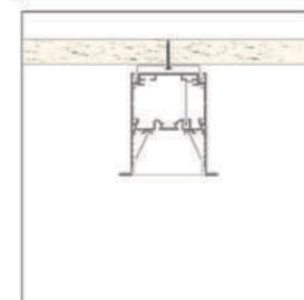

LED PROFILE

KOMBI T	KOMBI T PROFILE	INSERT PROFILE	KOMBI REFLECTOR
Weight [g]	6721	2632	329
Length [mm]		4700	
Width [mm]	78 / 60	57,3	11,9
Height [mm]	80	13,1	224
Material		Aluminum	
Finish		Anodised