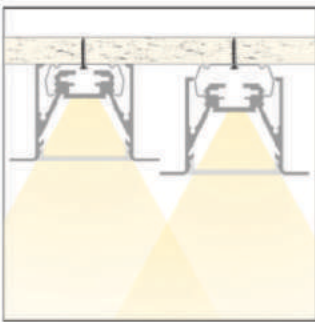

ALU PROFILE CDT3030	1,2,3,4,6m *available lengths
OPAL COVER	
2x FULL PLASTIC END CAP + SCREWS	
2x FULL ALU END CAP + SCREWS	
MOUNTING BRACKET WITH SPRING	
2x METAL MOUNTING BRACKET HRF	

LED PROFILE					
CDT3030					
Weight [g]	559	1118	1677	2236	3354
Length [mm]	1000	2000	3000	4000	6000
Width [mm]	46.0 / 30.0				
Height [mm]	30				
Material	Aluminum				
Finish	Anodised