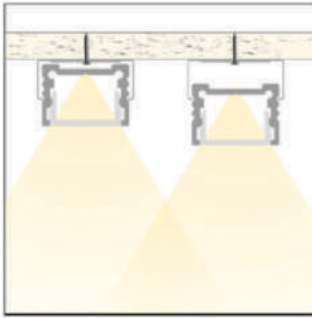

CD13 - 18X13 MM

ALU PROFILE CD13	1,2,3,4,6m *available lengths
OPAL COVER	
FROSTED COVER	
2x FULL PLASTIC END CAP + SCREWS	
2x FULL ALU END CAP + SCREWS	
2x METAL MOUNTING BRACKET	
2x METAL MOUNTING BRACKET HRF	

LED PROFILE					
CD13					
Weight [g]	164	328	492	656	948
Length [mm]	1000	2000	3000	4000	6000
Width [mm]	18,4				
Height [mm]	13,0				
Material	Aluminum				
Finish	Anodised