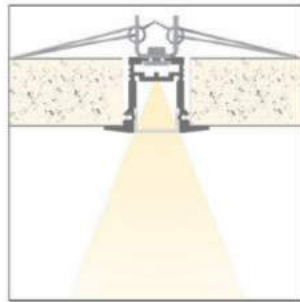

ALU PROFILE BDT	1,2,3,4,6m *available lengths
OPAL COVER	
FROSTED COVER	
1x FULL ALU END CAP + SCREWS	
MOUNTING BRACKET WITH SPRING	
2x METAL MOUNTING BRACKET	
2x METAL MOUNTING BRACKET HRF	

LED PROFILE					
BDT					
Weight [g]	280	560	840	1120	1680
Length [mm]	1000	2000	3000	4000	6000
Width [mm]	35.0 / 18.4				
Height [mm]	25.0				
Material	Aluminum				
Finish	Anodised